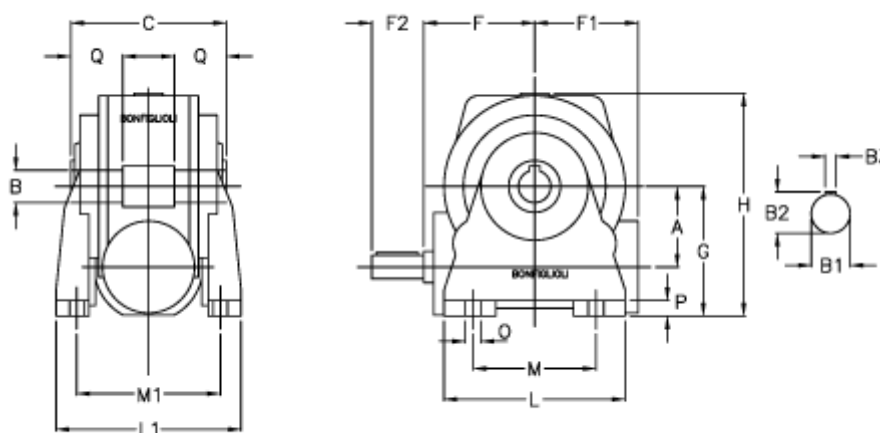

Data Sheet

Article number: 3901250060100

Description: Worm gear with solid input shaft
VF 250N-60-HS

Measures

a	= 250.0	F1 = 277	O = 33.0
B	= 110	F2 = 110	P = 30
B1	= 55	g = 380	Q = 85.0
B2	= 59.0	H = 645.0	
B3	= 16	L = 520	
C	= 320	L1 = 380	
Description	= VF 250N-xx-HS	m = 400	
F	= 276.0	M1 = 310.0	